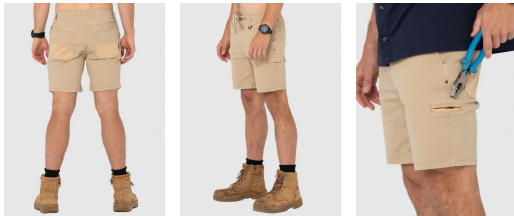

23 Exhibition Drive, Malaga Western Australia

Monday - Friday 7am-5pm + Sat 8am-4pm

Sales Centre for Sales, Advice + Orders

T +61 8 9209 7400

hello@beyondtools.com

ENDEAVOR 19 SHORT

SKU	Option	Part #	Price
T21-WKM1052-KHA-30	Size: 30, Colour: Khaki		\$
T21-WKM1052-KHA-32	Size: 32, Colour: Khaki		\$
T21-WKM1052-KHA-34	Size: 34, Colour: Khaki		\$
T21-WKM1052-KHA-36	Size: 36, Colour: Khaki		\$
T21-WKM1052-KHA-38	Size: 38, Colour: Khaki		\$

Model	
Type	Mens Walkshorts Other
SKU	T21-WKM1052-KHA-30
Brand	Rusty
Packaging + Shipping	
Shipping Weight (Gross)	0.4 kg

Description

Straight Fit / Structured Waist And 18 Outseam - Vintage

Wash. Material: Cotton Stretch Twill - 260 Gsm