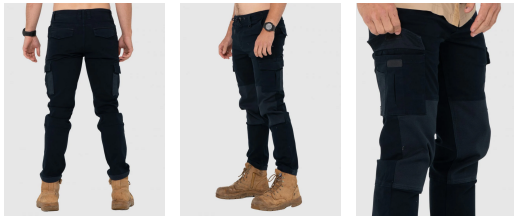

23 Exhibition Drive, Malaga Western Australia

Monday - Friday 7am-5pm + Sat 8am-4pm

Sales Centre for Sales, Advice + Orders

T +61 8 9209 7400

hello@beyondtools.com

ENDEAVOR PANT

SKU	Option	Part #	Price
T21-PAM1059-NVB-30	Size: 30, Colour: Navy Blue		\$
T21-PAM1059-NVB-32	Size: 32, Colour: Navy Blue		\$
T21-PAM1059-NVB-34	Size: 34, Colour: Navy Blue		\$
T21-PAM1059-NVB-36	Size: 36, Colour: Navy Blue		\$
T21-PAM1059-NVB-38	Size: 38, Colour: Navy Blue		\$

Model	
Type	Pants
SKU	T21-PAM1059-NVB-30
Brand	Rusty
Packaging + Shipping	
Shipping Weight (Gross)	0.6 kg

Description

Straight Fit / Structured Waist - Vintage Wash. Material: Cotton Stretch Twill - 260 Gsm