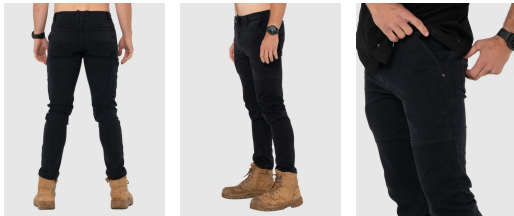

23 Exhibition Drive, Malaga Western Australia

Monday - Friday 7am-5pm + Sat 8am-4pm

Sales Centre for Sales, Advice + Orders

T +61 8 9209 7400

hello@beyondtools.com

ENDEAVOR PANT

SKU	Option	Part #	Price
T21-PAM1059-BLK-30	Size: 30, Colour: Black		\$
T21-PAM1059-BLK-32	Size: 32, Colour: Black		\$
T21-PAM1059-BLK-34	Size: 34, Colour: Black		\$
T21-PAM1059-BLK-36	Size: 36, Colour: Black		\$
T21-PAM1059-BLK-38	Size: 38, Colour: Black		\$

Model	
Type	Pants
SKU	T21-PAM1059-BLK-30
Brand	Rusty
Packaging + Shipping	
Shipping Weight (Gross)	0.6 kg

Description

Straight Fit / Structured Waist - Vintage Wash. Material: Cotton Stretch Twill - 260 Gsm