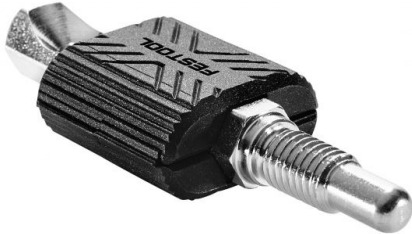

## ANCHOR BOLT CONNECTOR FOR DF 700 32 PACK - 201350 BY FESTOOL

SKU	Option	Part #	Price
9802897		201350	\$105

Model	
Type	Anchor Bolt Connector
SKU	9802897
Part Number	201350
Barcode	4014549259672
Brand	Festool
Technical - Main	
Colour Name	Black
Packaging + Shipping	
Shipping Weight (Gross)	1.48 kg

For use with the DOMINO XL DF 700 Joining Machine to be used together with expansion anchor SV-SA D14 and cross anchor SV-QA D14 to produce corner connections, for framework joins in material of thickness 30 mm and greater. Ideal for frame and rack joints at material thicknesses of 30 mm or higher.