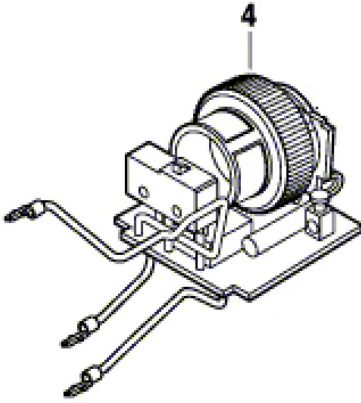

23 Exhibition Drive, Malaga Western Australia

Monday - Friday 7am-5pm + Sat 8am-4pm

Sales Centre for Sales, Advice + Orders

T +61 8 9209 7400

hello@beyondtools.com

ELECTRONIC ASSEMBLY, SUIT 4300 - 1600A00M8P BY DREMEL

SKU	Option	Part #	Price
9503903		1600A00M8P	\$62

Model	
Type	Hand Tools
SKU	9503903
Part Number	1600A00M8P
Brand	Dremel
Technical - Main	
Material	Chrome Plated Steel
Packaging + Shipping	
Shipping Weight (Gross)	0.3 kg