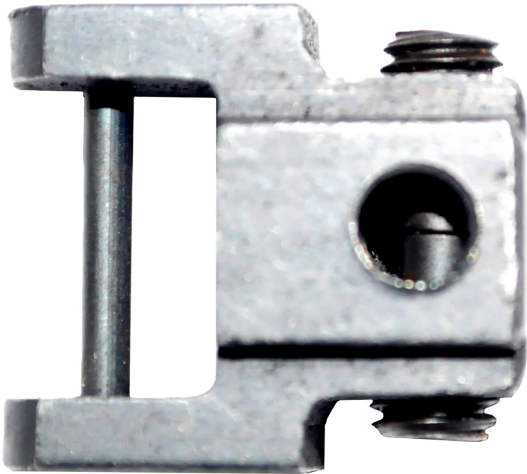

## PIN-LESS BLADE HOLDER SUIT OT-SS-410 SCROLL SAW BY OLTRE

SKU	Option	Part #	Price
9503538		P10-600VS-96	\$15

Model	
Type	Spare Part - Scroll Saw Blade Holder
SKU	9503538
Part Number	P10-600VS-96
Brand	Oltre
Packaging + Shipping	
Shipping Weight (Gross)	0.1 kg

Pin-less Blade Holder P10-600VS-96 suit OT-SS-410 Scroll Saw  
by Oltre

**Suit**

OT-SS-410 Scroll Saw by Oltre

10-600VS Scroll Saw by Rikon

Similar Approved Machines