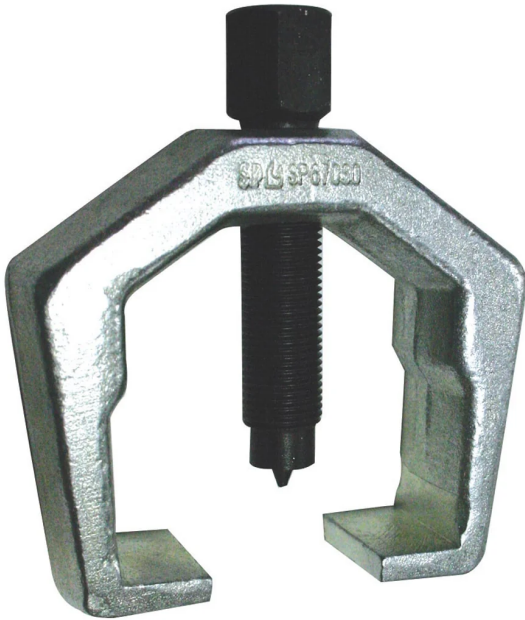

## PITMAN ARM PULLER - SP67030 BY SP TOOLS

SKU	Option	Part #	Price
9500935		SP67030	\$43

Model	
Type	Arm Puller
SKU	9500935
Part Number	SP67030
Barcode	9330514013601
Brand	SP Tools
Technical - Main	
Colour Name	Black
Packaging + Shipping	
Shipping Weight (Gross)	1.48 kg

Designed for the removal of pitman and idler arms on vehicles fitted with linkage steering systems  
Ideal for passenger vehicles and light commercials  
High quality alloy steel for durability and performance  
1-15/16" Opening, 2-1/2" Pull  
33mm Opening, 63mm Pull