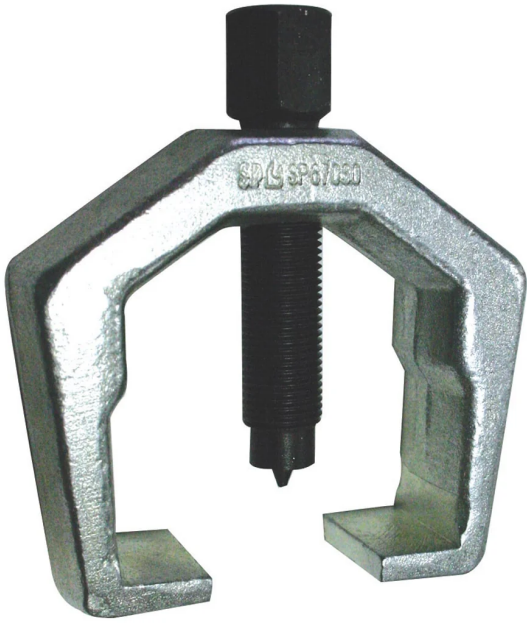

23 Exhibition Drive, Malaga Western Australia

Monday - Friday 7am-5pm + Sat 8am-4pm

Sales Centre for Sales, Advice + Orders

T +61 8 9209 7400

hello@beyondtools.com

PITMAN ARM PULLER - SP67030 BY SP TOOLS

SKU	Option	Part #	Price
9500935		SP67030	\$43

Model	
Type	Arm Puller
SKU	9500935
Part Number	SP67030
Barcode	9330514013601
Brand	SP Tools
Technical - Main	
Colour Name	Black
Packaging + Shipping	
Shipping Weight (Gross)	1.48 kg

Designed for the removal of pitman and idler arms on vehicles fitted with linkage steering systems
Ideal for passenger vehicles and light commercials
High quality alloy steel for durability and performance
1-15/16" Opening, 2-1/2" Pull
33mm Opening, 63mm Pull