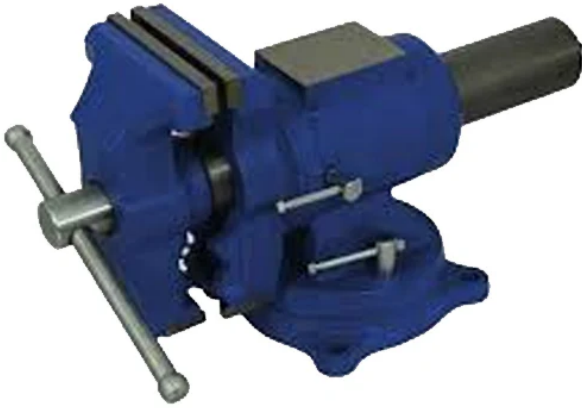

## 125MM (5") MULTI PURPOSE VICE EC-EMPV-5 BY ECLIPSE

SKU	Option	Part #	Price
9304016		EC-EMPV-5	\$193

Model	
Type	Multi Purpose Vice
SKU	9304016
Part Number	EC-EMPV-5
Barcode	5012095615347
Brand	Eclipse
Size	125mm (5")
Technical - Main	
Jaw Opening	125 mm
Packaging + Shipping	
Shipping Weight (Gross)	17.0 kg

Precision Casting Body For Medium Duty Work  
Moving Body Rotates 360D for Flexible Working  
Jaws Rotate 360D For Holding Long Or Awkward Items  
Built In Pipe Jaws  
Large Anvil