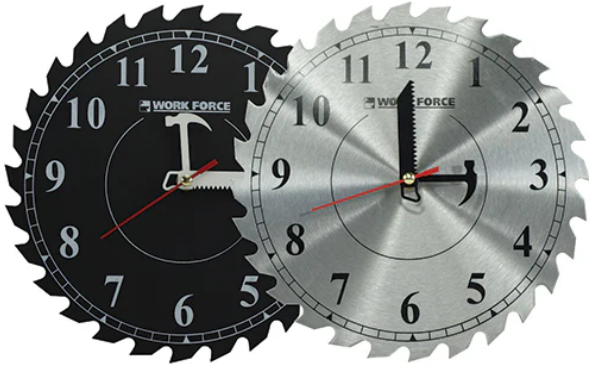

23 Exhibition Drive, Malaga Western Australia

Monday - Friday 7am-5pm + Sat 8am-4pm

Sales Centre for Sales, Advice + Orders

T +61 8 9209 7400

hello@beyondtools.com

BLACK/SILVER SAW BLADE WALL CLOCK EACH 96002 BY MEDALIST

SKU	Option	Part #	Price
9303985		96002	\$15.95

Model	
SKU	9303985
Part Number	96002
Barcode	9313399960024
Brand	Medalist
Technical - Main	
Colour Name	Silver
Packaging + Shipping	
Shipping Weight (Gross)	1.48 kg

Black/Silver Saw Blade Wall Clock Each 96002 by Medalist Available in either black or silver. Please note your colour preference in your order notes and we will do our best to fulfil your order.