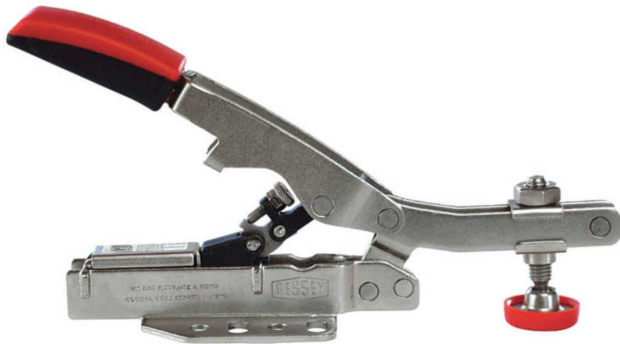

## SELF ADJUSTING TOGGLE CLAMP HORIZONTAL 250KG - STC-HH50 BY BESSEY

SKU	Option	Part #	Price
9303945		STC-HH50	\$65

Model	
Type	Clamp
SKU	9303945
Part Number	STC-HH50
Barcode	4008158035734
Brand	Bessey
Packaging + Shipping	
Shipping Weight (Gross)	1.48 kg

### Specifications:

<b>Item</b>	Auto-Adjust Toggle Clamp
<b>Arm</b>	1-9/16" Horizontal Low Profile
<b>Base Mounting Centers</b>	1-3/4 x 1 In.
<b>Construction</b>	Alloy Steel Body
<b>Diameter</b>	7/8"
<b>Handle</b>	1 x 2-1/8" Ergonomic
<b>Height Under Arm (In.)</b>	3/4
<b>Holding Capacity</b>	700 Lbs.
<b>Overall Height</b>	2"
<b>Overall Length</b>	8.25"
<b>Spindle</b>	M8
<b>Thread Size</b>	M8