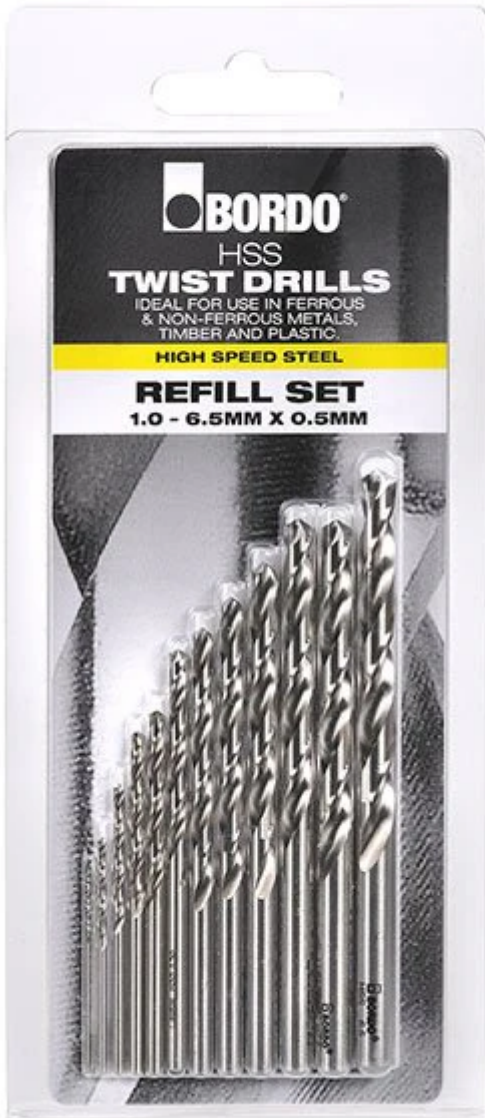

23 Exhibition Drive, Malaga Western Australia

Monday - Friday 7am-5pm + Sat 8am-4pm

Sales Centre for Sales, Advice + Orders

T +61 8 9209 7400

hello@beyondtools.com

12 PIECE BRIGHT HSS JOBBER REFILL SET - 2007-M1S BY BORDO

SKU	Option	Part #	Price
9303751		2007-M1S	\$37.2

Model	
Type	Hand Tools
SKU	9303751
Part Number	2007-M1S
Barcode	9326518151548
Brand	Bordo
Technical - Main	
Material	Chrome Plated Steel
Packaging + Shipping	
Shipping Weight (Gross)	0.3 kg

About this item:

12 Piece Bright HSS Twist Refill Set

Bordo Metric Quick Silver M2-HSS Twist Drills.

DIN338

118° Split Point (crankshaft point).

Split point is self centering and reduces the need for end thrust. Friction at workpiece is reduced.

118° point angles are ideal for use in materials such as mild steel and cast iron.

The 118° point creates easily controlled chips which are wide and thin.

Bright Finish Twist Drills have no surface treatment and are supplied in the as-ground condition.