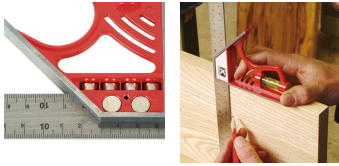

300MM MAGNETIC COMBINATION SQUARE K325 BY KAPRO

\$48.95 inc. GST

Model	
Type	Combination Square
SKU	9303658
Part Number	K325
Barcode	7290100840528
Brand	Kapro
Size	300mm (12")
Packaging + Shipping	
Shipping Weight (Gross)	1.48 kg

300mm Magnetic Combination Square K325 by Kapro

The Kapro Magnetic Combination Square is a handy and versatile tool for the DIY and professional industry. It features an easy-to-read bright yellow vial and 5 milled sides for superior accuracy. Its stainless steel blade and cast zinc body with permanently etched ruler markings, make it durable and ideal for heavy-duty environments. The Kapro Magnetic Combination Square is also constructed with a magnetic lock adjustment and an Easy Grip™ magnet-held stainless steel scribe. Belt holster included. **Features:-**

Magnetic lock adjustment

Stainless steel blade

Permanently etched ruler markings

Easy Grip™ magnet held stainless steel scribe

Heavy-duty cast zinc body

5 milled sides for superior accuracy