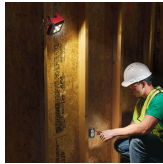

12V LED AREA LIGHT BARE (TOOL ONLY) M12AL-0 BY MILWAUKEE

SKU	Option	Part #	Price
9303487		M12AL-0	$219

Model	
Type	Area Light
SKU	9303487
Part Number	M12AL-0
Barcode	4892210146908
Brand	Milwaukee
Technical - Main	
Lumens	(Low/High): 200/1000
Dimensions	
Product Length	180 mm
Product Width	140 mm
Product Height	140 mm
Product Weight (Net Weight)	1 kg
Packaging + Shipping	
Shipping Weight (Gross)	1.48 kg

Take Anywhere, Hang Everywhere. The M12 LED High Performance Area Light gives its users the ultimate flood light for on the go use and adapts, performs, and survives to any work environment its users come across. The M12AL-0 can be used in virtually any workspace with its compact size and integrated hanging features like its strong magnets, spring loaded clamp, key hole hanger, and wire hanger. This 12V compact LED flood light is capable of lighting up a large workspace for extended periods of time, as it provides 1,000 lumens of high definition light output in its high mode, 400 lumens in medium and 200 lumens of output in low mode. It uses high quality LED with a neutral white colour and a high colour rendering index paired with a MILWAUKEE designed reflector to produce an even beam pattern. The M12 LED High Performance Area Light has an impact and chemical resistant lens able to withstand the toughest of job site conditions. The combination of these technologies offers professionals the highest quality LED lighting solution, on or off the job site. **Features:**

As bright as a 250w halogen. Integrated magnets, clamping mechanism, and key hole for screws / nails provide multiple mounting options for different surfaces.

Highly durable and impact resistant polycarbonate lens to withstand drops up to 2.7m.

IP54 rating, the light is protected from dust and splashing water.

Includes: