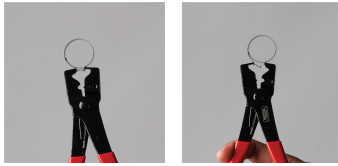

23 Exhibition Drive, Malaga Western Australia

Monday - Friday 7am-5pm + Sat 8am-4pm

Sales Centre for Sales, Advice + Orders

T +61 8 9209 7400

hello@beyondtools.com

HOSE CLAMP PLIERS - CLIC TYPE - 321011 BY KNIPEX

SKU	Option	Part #	Price
9301380		321011	\$49.5

Model	
Type	Corbin Hose Clamp Pliers
SKU	9301380
Part Number	321011
Brand	Knipex
Packaging + Shipping	
Shipping Weight (Gross)	1.48 kg

Spring loaded pliers suitable for hose clamp installation and removal

Suitable for CLIC, CLIC-R and Tridon SL series hose clamps

Specially designed jaws allow a quick change from installation to removal by simply turning over pliers

PVC dipped handles provide improved grip and comfort

Manufactured from chrome treated alloy steel

Jaw opening: 20mm (Max.)

Overall length: 180mm