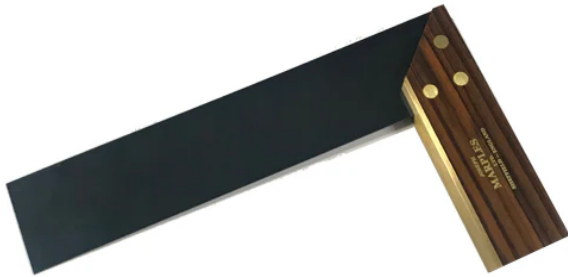

## 225MM ROSEWOOD / WALNUT TRY & MITRE SQUARE WITH BRASS ROUND RIVETS 19W BY JOSEPH MARPLES

SKU	Option	Part #	Price
9100055			\$40

Model	
Type	Try & Mitre Square
SKU	9100055
Barcode	09100055
Brand	Joseph Marples
Country of Origin	
Manufactured in	Sheffield, England
Packaging + Shipping	
Shipping Weight (Gross)	1.48 kg

This square combines the functions of both try & mitre squares.