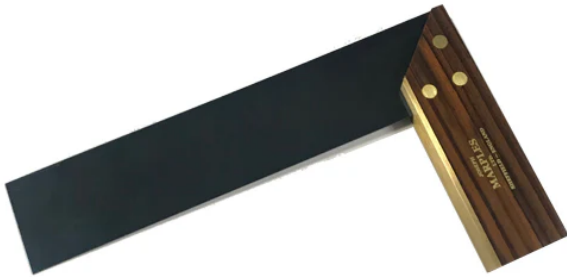

## 225MM ROSEWOOD / WALNUT TRY & MITRE SQUARE WITH BRASS ROUND RIVETS 19W BY JOSEPH MARPLES

SKU	Option	Part #	Price
9100055			\$40

Model	
Type	Try & Mitre Square
SKU	9100055
Barcode	09100055
Brand	Joseph Marples
Country of Origin	
Manufactured in	Sheffield, England
Packaging + Shipping	
Shipping Weight (Gross)	1.48 kg

This square combines the functions of both try & mitre squares.