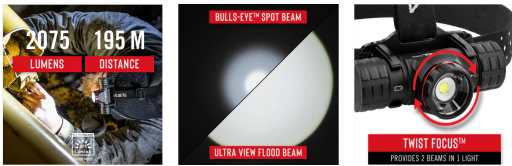

SKU	Option	Part #	Price
9000626		COAXPH34R	\$239

Model	
Type	Hand Tools
SKU	9000626
Part Number	COAXPH34R
Brand	Coast
Technical - Main	
Material	Chrome Plated Steel
Packaging + Shipping	
Shipping Weight (Gross)	0.3 kg

Go hands-free or hands-on with the brightest headlamp in our XPH line. Built to be worn or held in your hand, the COAST XPH34R peaks at 2075 lumens on Turbo Mode and features a dust-resistant and storm proof aluminum body that rolls in its bracket for directional lighting and also detaches to become a full-featured flashlight with a magnetic tail cap and built-in power indicator. The COAST-patented PURE BEAM® optical system with TWIST FOCUS™ enables seamless transitions between ULTRA VIEW FLOOD BEAM and BULLS-EYE™ Spot Beam. For versatility on the job, this Rechargeable Dual Power flashlight runs on a COAST ZITHION-X™ rechargeable battery (charging cable included) but can also operate on disposable lithium or alkaline batteries (purchased separately)—creating a go-anywhere lighting solution featuring the patented PURE BEAM® system and TWIST FOCUS™ optic for seamless transitions between Ultra View Flood Beam and BULLS-EYE™ Spot Beam.