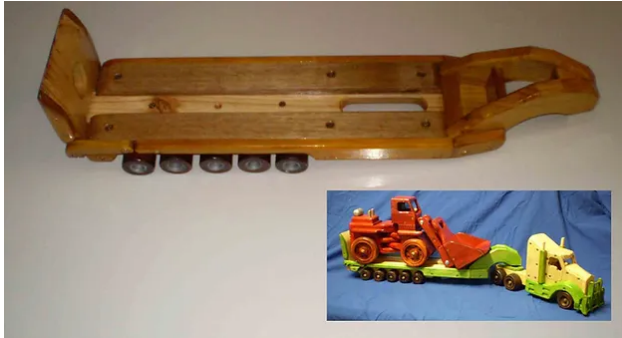

SKU	Option	Part #	Price
9000031		WPLLOADER	\$22

Model	
Type	Carpentry & Woodworking Project Plan
SKU	9000031
Part Number	WPLLOADER
Barcode	9345281001256
Brand	Enjoy Making Wooden Toys
Packaging + Shipping	
Shipping Weight (Gross)	0.55 kg