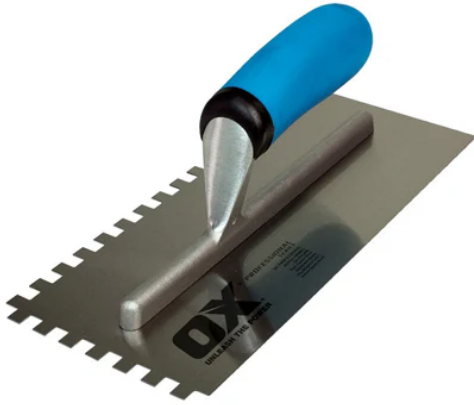

23 Exhibition Drive, Malaga Western Australia

Monday - Friday 7am-5pm + Sat 8am-4pm

Sales Centre for Sales, Advice + Orders

T +61 8 9209 7400

hello@beyondtools.com

12X12 NOTCH TROWEL OX-P013412 BY OX PROFESSIONAL

SKU	Option	Part #	Price
8800040		OX-P013412	\$28.5

Model	
Type	Trowels
SKU	8800040
Part Number	OX-P013412
Barcode	9341231029806
Brand	Ox
Packaging + Shipping	
Shipping Weight (Gross)	1.48 kg

12x12 Notch Trowel OX-P013412 by Ox Professional

Features:-

- Carbon steel blade
- DURAGRIP handle
- Aluminium shank