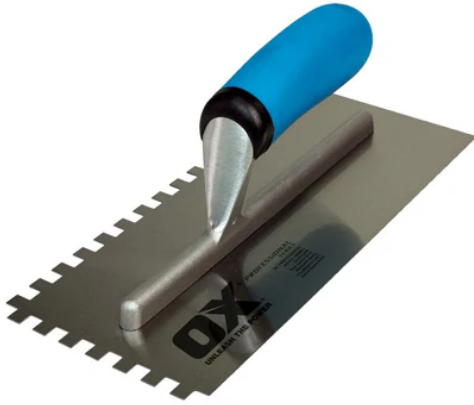

## 10X10 NOTCH TROWEL OX-P013410 OX PROFESSIONAL

SKU	Option	Part #	Price
8800039		OX-P013410	\$25.4

Model	
Type	Trowels
SKU	8800039
Part Number	OX-P013410
Barcode	9341231029790
Brand	Ox
Packaging + Shipping	
Shipping Weight (Gross)	1.48 kg

10x10 Notch Trowel OX-P013410 OX Professional

**Features:-**

- Carbon steel blade
- DURAGRIP handle
- Aluminium shank