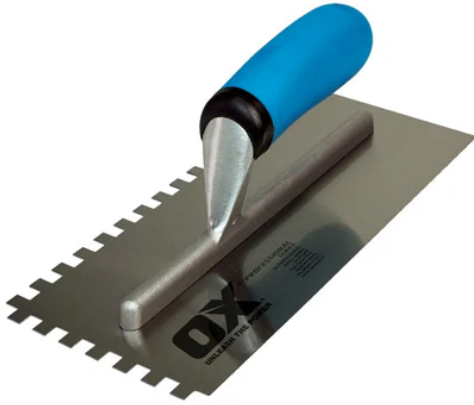

23 Exhibition Drive, Malaga Western Australia

Monday - Friday 7am-5pm + Sat 8am-4pm

Sales Centre for Sales, Advice + Orders

T +61 8 9209 7400

hello@beyondtools.com

8X8 NOTCH TROWEL OX-P013408 BY OX PROFESSIONAL

SKU	Option	Part #	Price
8800038		OX-P013408	\$25.4

Model	
Type	Trowels
SKU	8800038
Part Number	OX-P013408
Barcode	9341231029783
Brand	Ox
Packaging + Shipping	
Shipping Weight (Gross)	1.48 kg

8x8 Notch Trowel OX-P013408 by Ox Professional

Features:-

- Carbon steel blade
- DURAGRIP handle
- Aluminium shank