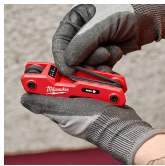

SKU	Option	Part #	Price
87433167		48222182	\$28.6

Model	
Type	Allen / Hex Key Set
SKU	87433167
Part Number	48222182
Barcode	045242630585
Brand	Milwaukee
Packaging + Shipping	
Shipping Weight (Gross)	1.48 kg

FEATURES

Easiest Key Access - Elevated Key shelf and access zones

High-contrast, color-coded markings for easy key size ID

Keys rotate up to 270° for better access and torque

WHAT'S INCLUDED

(1) 8PC Metric Folding Hex Key Set [48222182]