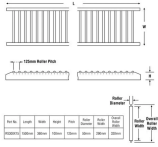

SKU	Option	Part #	Price
87432781		RS300X15	\$312

Model	
Type	Roller Conveyor
SKU	87432781
Part Number	RS300X15
Barcode	9328042030849
Brand	ITM
Packaging + Shipping	
Shipping Weight (Gross)	0.0 kg

FEATURES

Industrial quality roller conveyor bed.

SPECIFICATIONS

Roller Width: 290mm

Length: 1500mm

Roller Diameter: 50mm

Number Rollers: 12

Capacity Per Roller: 150kg