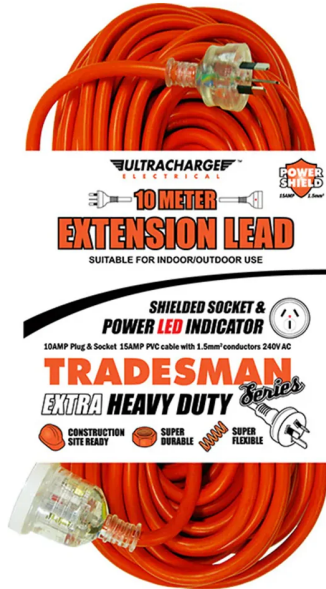

## 10AMP PLUG & SOCKET 15AMP PVC CABLE 10M HEAVY DUTY EXTENSION LEAD UR240/10T BY ULTRACHARGE

SKU	Option	Part #	Price
8730266		UR240/10T	\$29

Model	
Type	Extension Cord / Lead
SKU	8730266
Part Number	UR240/10T
Barcode	9314857001785
Brand	Ultracharge
Size	10m
Technical - Main	
Amps - Lead	15Amps
Amps - Pin / Plug	10Amps
Packaging + Shipping	
Shipping Weight (Gross)	1.6 kg

Tradesman extra heavy duty, super durable, construction site ready, super flexible extension lead. Suitable for Indoor / Outdoor Use.

### Features

LED Power indicator

Flexible lead

PVC insulation 1.5mm

15Amp Lead & 10Amp Plug

Shielded sockets