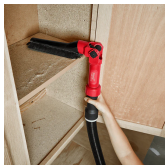

The Milwaukee AIR-TIP Low-Profile Pivoting Brush Tool has greater cleaning access in a variety of cleaning situations with its pivoting design and low-profile head. The pivoting joint is easy to engage with a button press, so multiple orientations of cleaning overhead, waist-level, or below can be achieved. In addition, the low-profile brush head can swivel 360 degrees for even more cleaning versatility. The AIR-TIP Low-Profile Pivoting Brush Tool is compatible with other wet/dry vacuum brands with 32mm, 47.6mm and 63.5mm diameters (1-1/4", 1-7/8", 2-1/2").

Features:

Pivoting Joint: For use in multiple orientations.

360 Degree swiveling brush head.

Multi-fit design: Suitable for all Milwaukee 240v, M12™ and M18™ vacuums along with major competitors / Compatible with other brand vacuums with diameter of 32mm, 47.6mm and 63.5mm (1-1/4", 1-7/8", 2-1/2")

Unique Brushes: To agitate debris and protect surfaces.

Easy to engage: Simply press the button to engage with the pivot point.