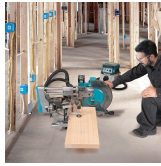

40V 260MM (10-1/4") 2 X 4.0AH BRUSHLESS SLIDE COMPOUND SAW KIT LS004GM201-B BY MAKITA

SKU	Option	Part #	Price
8729548		LS004GM201-B	\$1599

Model	
Type	Mitre Saw
SKU	8729548
Part Number	LS004GM201-B
Barcode	9317340151288
Brand	Makita
Size	260mm (10-1/4")
Technical - Main	
Battery Voltage (V)	40V
Motor Speed - No Load	4,800rpm
Technical - Saw	
Blade (Scoring) - Bore Size	25.4 mm
Dimensions	
Product Weight (Net Weight)	26.9 kg
Features	
Standard Inclusions	LS004G - 40V Max Brushless 260mm (10-1/4") Slide Compound Saw, 2 x BL4040 - 40V Max 4.0Ah Batteries, DC40RA - Fast Charger, 260mm 45T Efficut Wood Blade (B-64646), Vise Assembly (126617-2), Dust Bag Assembly(122852-0), Triangular Rule (762001-3), Hex Wrench 6 (781044-6)
Packaging + Shipping	
Shipping Weight (Gross)	26.9 kg

Features:

- Forward Rail Design maximises work space and provides smooth precise cutting
- Shadow line projects cut line onto work material
- Dual zone dust extraction ports suppress dust scattering of wood chips
- Constant speed control maintains cutting speed under heavy load
- Compatible with AWS* for wireless connectivity with compatible dust extraction

Specifications:

- Bevel Capacity: 48° left - 48° right
- Blade Diameter: 260mm (10-1/4")
- Bore Diameter: 25.4mm
- Cutting capacities at 0°
- Max. width: 68 x 310mm
- Max. height: 91 x 279mm
- Cutting capacities at 45° mitre
- Max. width: 68 x 218mm
- Max. height: 91 x 197mm
- Mitre capacity: 60° left - 60° right
- No Load Speed: 3,600rpm
- Overall Length: 805mm
- Skin weight: 25.9kg
- Voltage: 40V Max
- Weight (with battery): 26.9kg (BL4040)