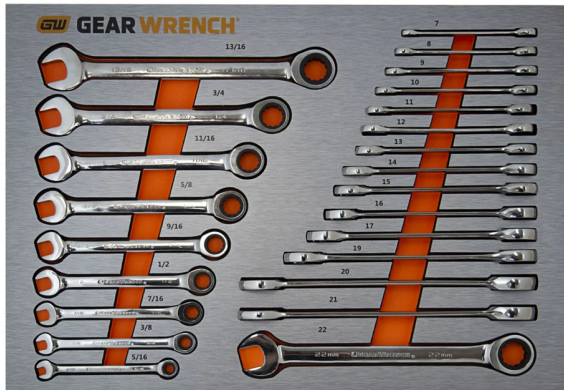

24PCE RATCHETING METRIC & SAE WRENCH SET 83990 BY GEARWRENCH

SKU	Option	Part #	Price
8729049		83990	\$329

Model	
Type	Ratchet Wrench
SKU	8729049
Part Number	83990
Barcode	9337103017125
Brand	GearWrench
Technical - Main	
Finish	Full Polish Chrome
Imperial (SAE) / Metric / Torx	SAE
Material	Alloy Steel
Packaging + Shipping	
Shipping Weight (Gross)	1.48 kg
Quantity Per Pack	24

Features:-

Specially made to protect and organize your tools.

Metric: 7-17, 19-22mm

SAE: 5/16", 3/8", 7/16", 1/2", 9/16", 5/8", 11/16", 3/4", 13/16"

Dimension: 555 x 395 x 30mm

Perfect fit for GEARWRENCH Tool Kit Drawers