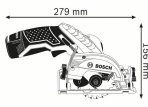

12V 85MM CIRCULAR SAW BARE (TOOL ONLY) GKS12V-26 (06016A1001) BY BOSCH

SKU	Option	Part #	Price
8725149		GKS12V-26-LIBB	\$249

Model	
Type	Circular Saw
SKU	8725149
Part Number	GKS12V-26-LIBB
Barcode	3165140755849
Brand	Bosch
Packaging + Shipping	
Shipping Weight (Gross)	1.48 kg

The smallest professional universal saw

The most compact design in its class for perfect handling and versatile applications in wood

Excellent ergonomics: small grip circumference and light weight (only 1.4 kg) for maximum comfort

Practical battery charge level indicator can be used at any time to find out how much energy is left in the battery

Specifications:

No-load speed: 1.400 rpm

Saw blade diameter: 85 mm

Saw blade bore diameter: 15 mm

Packaging dimensions (width x length x height): 207 x 335 x 130 mm

Weight incl. battery: 1.4 kg

Cutting depth:

Max. cutting capacity in wood (90 °): 26.5 mm

Max. cutting capacity in wood (45 °): 17 mm