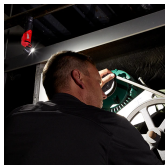

REDLITHIUM USB PIVOTING WORK LIGHT KIT L4PWL-201 BY MILWAUKEE

$136 inc. GST

Model	
Type	Work Light
SKU	8725093
Part Number	L4PWL-201
Barcode	4892210173805
Brand	Milwaukee
Technical - Main	
Power Source	Cordless
Battery Voltage (V)	4V
Lumens	500 Lumens
Dimensions	
Product Weight (Net Weight)	0.06 kg
Features	
Standard Inclusions	1 x REDLITHIUM USB Pivoting Work Light Kit (L4PWL-201)
Packaging + Shipping	
Shipping Weight (Gross)	1.48 kg

HIGH OUTPUT. ANY TASK. ANY POSITION. The REDLITHIUM USB Pivoting Work Light is powered by REDLITHIUM USB, giving you high output light for any task from any position. The flashlight features spot and flood beam modes allowing it to change from a high powered flashlight to a versatile task light with the press of a button. It has 500 lumens of TRUEVIEW High Definition output and a 155m spot beam distance, giving you the ability to search, trace or inspect better from further away. In flood mode, the LED flashlight's 110 ° pivoting light head and magnet base allows you to use the task light hands-free while directing the light exactly where you need it. Maximize brightness or extend runtime with high and low flood mode options with up to 10 hours of runtime. Turn the flashlight into a right angle light with a built-in pocket clip designed for chest pockets and straps. The pivoting head LED flashlight is powered by our REDLITHIUM USB batteries. The batteries can be charged while inside the flashlight via Micro USB or swapped out with another REDLITHIUM USB battery for virtually no downtime. The REDLITHIUM USB Pivoting Work Light is great for any trade professional looking for the ultimate versatility in a light and is covered by a limited lifetime warranty.

Features:-

4V

500 LUMENS

WEIGHT - 0.06 KG