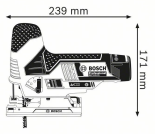

12V BARREL JIGSAW BARE (TOOL ONLY) GST12-70BB (06015A1040) BY BOSCH

\$264 inc. GST

Compact barrel grip jigsaw in the 12 V category.

Barrel grip, compactness, and lightweight design enable best manoeuvrability, even in cuts made from underneath

Grip is extremely close to cutting line, delivering perfect handling during use

Tool-free Bosch SDS-system makes changing saw blades easy

Specifications:

Stroke rate at no load: 1,500 – 2,800 spm

Stroke height: 18 mm

Mitre cuts: 0°–45°

Battery voltage: 12 V

23 Exhibition Drive, Malaga Western Australia

Monday - Friday 7am-5pm + Sat 8am-4pm

Sales Centre for Sales, Advice + Orders

T +61 8 9209 7400

hello@beyondtools.com

Packaging dimensions (width x length x height): 210 x 350 x 90 mm

Battery capacity: 2 Ah

Weight incl. battery: 1.5 kg

Cutting depth:

Cutting depth in wood: 70 mm

Cutting depth in aluminium: 3 mm

Cutting depth in metal: 3 mm

Noise/vibration information:

Sound pressure level: 77 dB(A)