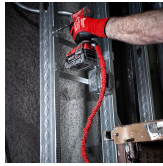

MILWAUKEE ® 4.5kg (10lb) Locking Tool lanyard helps users stay safe and stay productive while working at heights by reducing the risks associated with dropped tools. The lanyard body is engineered to provide the best shock absorption, slowing the tool gradually if a drop occurs. Locking carabiners require double actions to open, ensuring a secure connection. Integrated swiveling carabiner reduces twists when using tools. The red colour coded lanyard allows the user to easily identify the lanyard's weight rating. For use with tools up to 4.5kg (10lb).

Designed to reduce risks of dropped tools

Easy to use

Extended Length

Locking carabiner

Colour coded by weight rating

Third-party tested at 2:1 safety factor

Shock absorbing design gradually slows tool

Best shock absorption