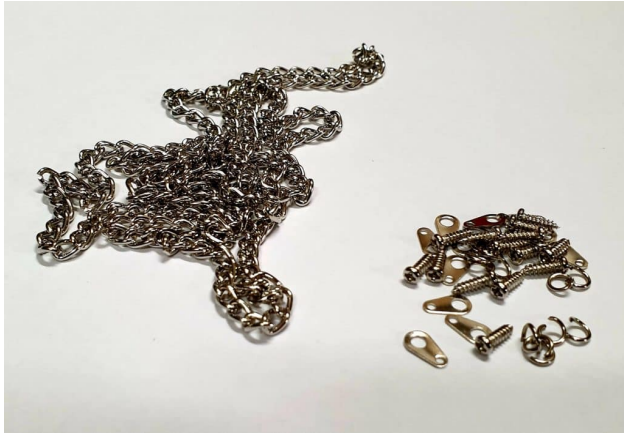

23 Exhibition Drive, Malaga Western Australia

Monday - Friday 7am-5pm + Sat 8am-4pm

Sales Centre for Sales, Advice + Orders

T +61 8 9209 7400

hello@beyondtools.com

BOX CHAIN CHROME PLATED CHAIN03

SKU	Option	Part #	Price
8724206		CHAIN03	\$12.8

Model	
Type	Box Chain
SKU	8724206
Part Number	CHAIN03
Barcode	08724206
Brand	Hardware for Creative Finishes
Packaging + Shipping	
Shipping Weight (Gross)	0.48 kg

Chrome plated Box Chain with 6 fittings.