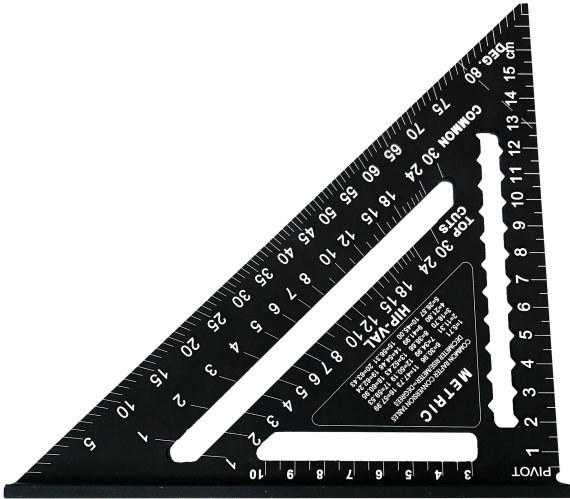

RAFTER SQUARE 180MM - SJ-RSM BY SPEAR & JACKSON

SKU	Option	Part #	Price
8724174		SJ-RSM	\$31.5

Model	
Type	Rafter Square
SKU	8724174
Part Number	SJ-RSM
Barcode	9312791053082
Brand	Spear & Jackson
Packaging + Shipping	
Shipping Weight (Gross)	1.48 kg

Brand SPEAR & JACKSON

Specifications

Sturdy Aluminium Construction
Stamped Conversion Tables

Features & Benefits Thick Frame Designs Ensure Safe Use With A
Saw or Knife Guide

Angles from 0 to 90 Degrees Can be Marked
Quickly and Easily