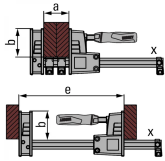

2000 X 95MM QUICK ACTION REVO BODY CLAMP KRE200-2K BY BESSEY

SKU	Option	Part #	Price
8724054		KRE200-2K	\$204

Model	
Type	Parallel Clamps
SKU	8724054
Part Number	KRE200-2K
Barcode	4008158040189
Brand	Bessey
Size	2000 x 95mm
Technical - Main	
Clamping Capacity / Span	1500mm (60")
Clamping Depth / Throat	90mm (3-35/64")
Clamping Force	600Kg (6000N)
Country of Origin	
Manufactured in	China
Packaging + Shipping	
Shipping Weight (Gross)	4.4 kg

Bessey has redesigned their ever-popular and well-known K-body clamp and introduced the KRE Body Clamp.

It has a powerful clamp thanks to its metal-reinforced plastic housing and optimised sliding arm. The large clamping surfaces, which sit at right angles to the rail, have three removable and glue-resistant protective caps, making clamping objects and panels square and flat easier than ever before.

These are the new go-to clamps that are capable of clamping and spreading.

Features:

Clamping force up to 7,000 N

Very large parallel clamping surface

With 3 pressure caps to protect delicate surfaces

Can be converted to spreading function with no need for tools

High-quality 2-component plastic handle

Specifications:

Throat 95mm

Clamping Range 2000mm