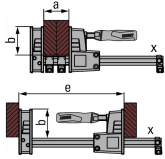

2000 X 95MM QUICK ACTION REVO BODY CLAMP KRE200-2K BY BESSEY

SKU	Option	Part #	Price
8724054		KRE200-2K	\$204.95

Model	
Type	Parallel Clamps
SKU	8724054
Part Number	KRE200-2K
Barcode	4008158040189
Brand	Bessey
Size	2000 x 95mm
Technical - Main	
Clamping Capacity / Span	1500mm (60")
Clamping Depth / Throat	90mm (3-35/64")
Clamping Force	600Kg (6000N)
Country of Origin	
Manufactured in	China
Packaging + Shipping	
Shipping Weight (Gross)	4.4 kg

Bessey has redesigned their ever-popular and well-known K-body clamp and introduced the KRE Body Clamp.

It has a powerful clamp thanks to its metal-reinforced plastic housing and optimised sliding arm. The large clamping surfaces, which sit at right angles to the rail, have three removable and glue-resistant protective caps, making clamping objects and panels square and flat easier than ever before.

These are the new go-to clamps that are capable of clamping and spreading.

Features:

Clamping force up to 7,000 N

Very large parallel clamping surface

With 3 pressure caps to protect delicate surfaces

Can be converted to spreading function with no need for tools

High-quality 2-component plastic handle

Specifications:

Throat 95mm

Clamping Range 2000mm