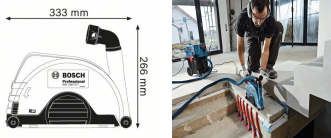

## DUST EXTRACTION CUTTING SHROUD TO SUIT 230MM GRINDER GDE230FC-T (1600A003DM) BY BOSCH

SKU	Option	Part #	Price
8723447		1600A003DM	\$229

Model	
Type	Dust Shroud
SKU	8723447
Part Number	1600A003DM
Barcode	3165140800600
Brand	Bosch
Size	230mm (9")
Packaging + Shipping	
Shipping Weight (Gross)	1.48 kg

### Specifications:

Suitable for cutting disc diameter: 230 mm

Maximum cutting depth: ~ 60 mm

Compatible with: GWS22-230/LV/LVI/LVI Bare, GWS24-230/LV/JVX/LVI/LVJ/LVI Bare

Weight: 2,100 g

Guard-type: Keyless guard, Å~230mm