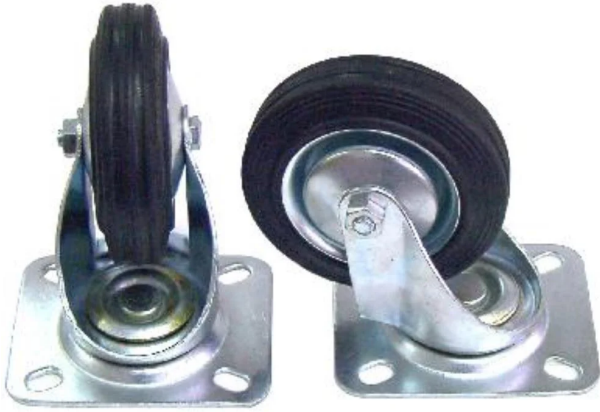

23 Exhibition Drive, Malaga Western Australia

Monday - Friday 7am-5pm + Sat 8am-4pm

Sales Centre for Sales, Advice + Orders

T +61 8 9209 7400

hello@beyondtools.com

100MM SWIVEL RUBBER CASTOR 19039 BY MEDALIST

Max load capacity 70kg

SKU	Option	Part #	Price
8723364		19039	\$11.95

Model	
Type	Castor
SKU	8723364
Part Number	19039
Barcode	9313399190391
Brand	Medalist
Dimensions	
Product Length	8 cm
Product Width	12 cm
Product Height	12 cm
Packaging + Shipping	
Shipping Length	8 cm
Shipping Width	12 cm
Shipping Height	12 cm
Shipping Weight (Gross)	0.675 kg