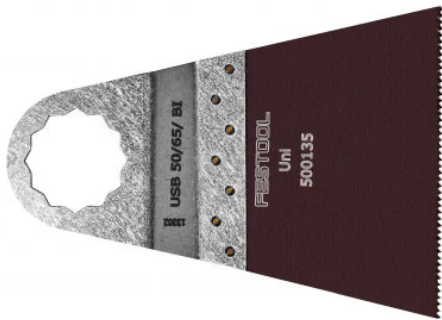

23 Exhibition Drive, Malaga Western Australia

Monday - Friday 7am-5pm + Sat 8am-4pm

Sales Centre for Sales, Advice + Orders

T +61 8 9209 7400

hello@beyondtools.com

5PCE VECTURO UNIVERSAL SAW BLADE BI METAL 50/65 500149 BY FESTOOL

SKU	Option	Part #	Price
8723225		500149	\$163

Model	
SKU	8723225
Part Number	500149
Barcode	4014549212523
Brand	Festool
Packaging + Shipping	
Shipping Weight (Gross)	1.48 kg
Quantity Per Pack	5

Bimetal blade that is 50 mm by 65 mm for work on a variety of materials. Ideal for plunge cuts in hard woods, or man made materials, including plastics and plasterboard. Sturdy long lasting, and built for high cutting speeds.