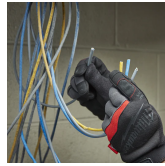

Milwaukee® Performance Work Gloves are designed to provide ultimate durability and all day comfort. Featuring SMARTSWIPE fingertips, knuckles and palms designed to allow the use of touch screens, and high dexterity fingertips to provide precision when handling small objects. A reinforced thumb seam provides enhanced durability and the hook and loop closure ensures a secure fit. In addition, a breathable lining and built-in terry cloth sweat wipe ensure the gloves remain comfortable enough to wear all day.

### Features:-

SMARTSWIPE Fingertips, Knuckles and Palms - Permits the use of touch screen devices without removing gloves.

High dexterity finger tips provide dexterity when handling small objects.

Built-in terry cloth sweat wipe.