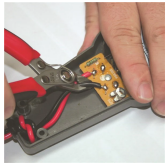

Features

Hardened precision cutting edges for cutting and twisting soft wire

Commonly used in fine electrical and electronics applications

Light weight tool with low friction spring return

Manufactured from high carbon steel for superior strength and durability

Supplied with easy storage head protector

Handle: Durable plastic with rubber inter-mould

Jaw opening (max): 15mm

Jaw width: 11mm

Overall length: 135mm

Cutting Capacity: Medium hard wire up to 1.2mm

Cut type: Flush