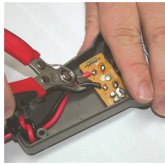

## PRECISION OBLIQUE ELECTRICAL SERVICE PLIERS 321006 BY TOLEDO

SKU	Option	Part #	Price
8722561		321006	\$25.95

Model	
Type	Precision Oblique Service Cutting Pliers
SKU	8722561
Part Number	321006
Barcode	9300784050842
Brand	Toledo
Packaging + Shipping	
Shipping Weight (Gross)	10.48 kg
Quantity Per Pack	7

### Features

Hardened precision cutting edges for cutting and twisting soft wire

Commonly used in fine electrical and electronics applications

Light weight tool with low friction spring return

Manufactured from high carbon steel for superior strength and durability

Supplied with easy storage head protector

Handle: Durable plastic with rubber inter-mould

Jaw opening (max): 15mm

Jaw width: 11mm

Overall length: 135mm

Cutting Capacity: Medium hard wire up to 1.2mm

Cut type: Flush