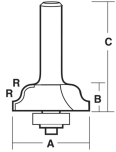

## WINDOW SASH & RAIL BIT TCW1B1/2 BY CARBITOOL

SKU	Option	Part #	Price
8721115		TCW1B1/2	\$167

Model	
Type	Router Bit
SKU	8721115
Part Number	TCW1B1/2
Barcode	9314350011731
Brand	Carb-I-Tool
Packaging + Shipping	
Shipping Weight (Gross)	0.1 kg

### Features:-

These two bits work together to produce a complete divided light sash

The TCW 2B 1/2 is used to cope the rails, sash bars and muntins

The TCW 1B 1/2 cuts the profile on all components

Cuts all composition materials, plywood, hardwood and soft wood

### Specification:-

**SHANK INCH:** 1/2

**SHANK MM:** 12.70

**RAD MM:** 5.08

**RAD INCH:** 0.2

**C INCH:** 2.77

**C MM:** 70.50

**B INCH:** 0.609

**B MM:** 15.5

**A INCH:** 1.654

**A MM:** 42