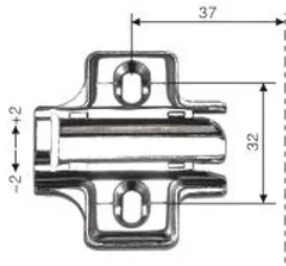

23 Exhibition Drive, Malaga Western Australia

Monday - Friday 7am-5pm + Sat 8am-4pm

Sales Centre for Sales, Advice + Orders

T +61 8 9209 7400

hello@beyondtools.com

CLIP ON HINGE MOUNTING PLATE WITH 2MM PRE MOUNTED EURO SCREWS

SKU	Option	Part #	Price
8720103		522712	\$1

Model	
Type	Cabinet Hinge
SKU	8720103
Part Number	522712
Brand	Artia
Packaging + Shipping	
Shipping Weight (Gross)	0.48 kg

Clip On Hinge Mounting Plate with 2mm Pre Mounted Euro Screws *All hinges are on display in-store to show how each is fitted*