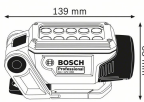

12V LED LIGHT BARE (TOOL ONLY) GLI12V-330 (06014A0000) BY BOSCH

SKU	Option	Part #	Price
8720011		06014A0000	\$159

Model	
Type	Handheld Light
SKU	8720011
Part Number	06014A0000
Barcode	3165140741750
Brand	Bosch
Technical - Main	
Battery Voltage (V)	12V
Lumens	330 Lumens
Runtime	12V - 3hrs per Ah
Dimensions	
Product Weight (Net Weight)	0.3 kg
Packaging + Shipping	
Shipping Weight (Gross)	1.48 kg

The versatile worklight with 330 lumens in the 12V category
 Extremely bright: 10 LEDs with two brightness settings for perfect illumination
 Flexible, fast setup at the workplace due to powerful magnet, carabiner and hook
 Adjustable angle of up to 200 °

Specifications

Battery voltage: 12 V
 Luminous flux: 330 lumen
 Max. operating time 12 V: 180 mins/Ah
 Number of brightness levels: 2