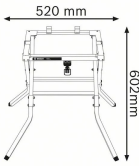

SKU	Option	Part #	Price
8719293		GTA600	\$159

Model	
Type	Accessory
SKU	8719293
Part Number	GTA600
Barcode	3165140652926
Brand	Bosch
Packaging + Shipping	
Shipping Weight (Gross)	1.48 kg

Features:

Solid, portable, tool-free design

Attach and detach saw in seconds

Easy and lightweight for transport and storage

All-steel design, solid center of gravity for maximum performance

Specifications:

Weight with/without accessories: 6.3 kg