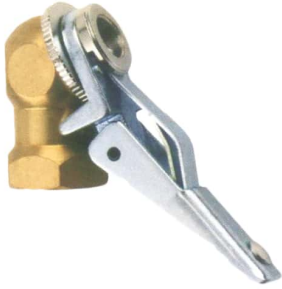

23 Exhibition Drive, Malaga Western Australia

Monday - Friday 7am-5pm + Sat 8am-4pm

Sales Centre for Sales, Advice + Orders

T +61 8 9209 7400

hello@beyondtools.com

AIR HOSE CHUCK ANGLE CLIP ON - SP65531 BY SP TOOLS

SKU	Option	Part #	Price
8717308		SP65531	\$20.9

Model	
Type	Hand Tools
SKU	8717308
Part Number	SP65531
Barcode	9330514061114
Brand	SP Tools
Technical - Main	
Material	Chrome Plated Steel
Packaging + Shipping	
Shipping Weight (Gross)	0.3 kg

1/4 BSP

High quality solid brass clip-on air chuck