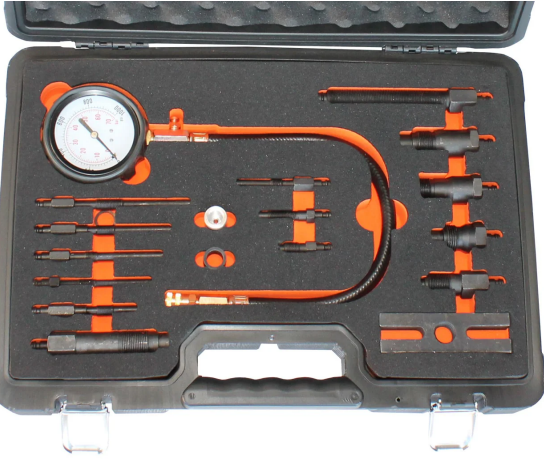

23 Exhibition Drive, Malaga Western Australia

Monday - Friday 7am-5pm + Sat 8am-4pm

Sales Centre for Sales, Advice + Orders

T +61 8 9209 7400

hello@beyondtools.com

DIESEL COMPRESSION TESTER SET (DELUXE) - SP66038 BY SP TOOLS

SKU	Option	Part #	Price
8717244		SP66038	\$366

Model	
Type	Hand Tools
SKU	8717244
Part Number	SP66038
Barcode	9330514043127
Brand	SP Tools
Technical - Main	
Material	Chrome Plated Steel
Packaging + Shipping	
Shipping Weight (Gross)	0.3 kg

FEATURES

- Comprehensive test kit for both direct & indirect diesel injected cars
- Simple and easy to use
- Checks engine compression under cranking conditions
- Small profile, quick coupling adaptors for speed & security
- Built-in pressure relief valve enables repeat tests without dismantling
- Flexible hose (355mm) gives access to restricted plug & injector ports
- Dual scale 80mm gauge 0-1000 psi and 0-70 Bar