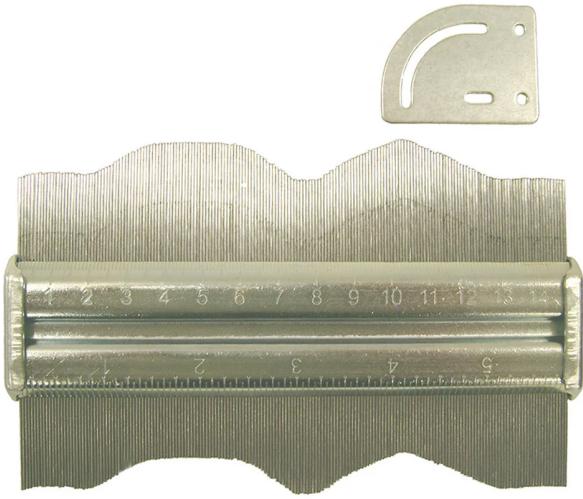

23 Exhibition Drive, Malaga Western Australia

Monday - Friday 7am-5pm + Sat 8am-4pm

Sales Centre for Sales, Advice + Orders

T +61 8 9209 7400

hello@beyondtools.com

150MM (6") METAL CONTOUR GAUGE EG-200CG BY SPEAR & JACKSON

SKU	Option	Part #	Price
8717095		EG-200CG	\$18.4

Model	
Type	Contour Gauge
SKU	8717095
Part Number	EG-200CG
Barcode	4970297240167
Brand	Spear & Jackson
Size	150mm (6")
Technical - Main	
Material	Metal
Features	
Standard Inclusions	Connecting Plate for Joining Additional Gauges
Packaging + Shipping	
Shipping Weight (Gross)	1.48 kg

Features:-

Metal construction

Comes with connecting plate for joining additional gauges

Metal Handle