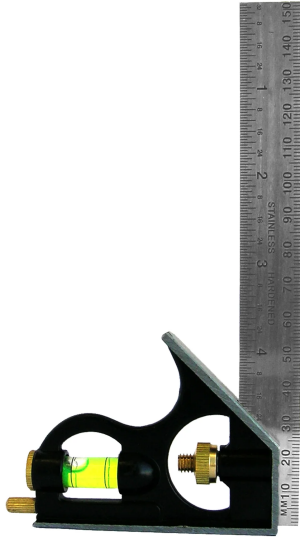

23 Exhibition Drive, Malaga Western Australia

Monday - Friday 7am-5pm + Sat 8am-4pm

Sales Centre for Sales, Advice + Orders

T +61 8 9209 7400

hello@beyondtools.com

COMBINATION SQUARE 150MM - EC-CS150 BY ECLIPSE

SKU	Option	Part #	Price
8714325		EC-CS150	\$30.3

Model	
Type	Combination Square
SKU	8714325
Part Number	EC-CS150
Barcode	9312791049139
Brand	Eclipse
Packaging + Shipping	
Shipping Weight (Gross)	1.48 kg

Brand ECLIPSE

Specifications

Cast Alloy Head

Features & Benefits

Hardened Stainless Steel Rule

Metric & Imperial Graduations

Includes Level & Scriber