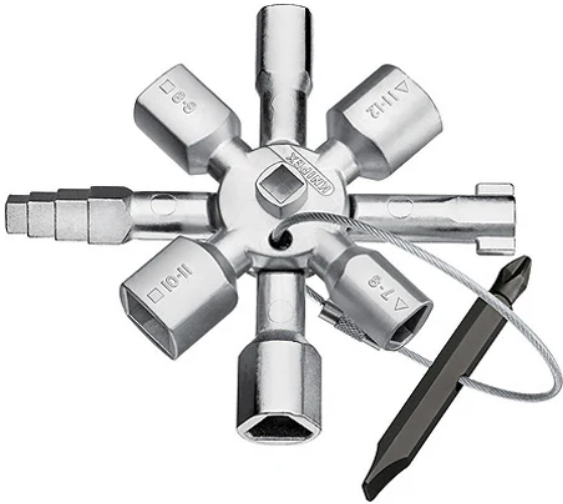

TWINKEY CONTROL CABINET KEY 001101 BY KNIPEX

SKU	Option	Part #	Price
8714058		001101	\$89.9

Model	
Type	Control Cabinet Keys
SKU	8714058
Part Number	001101
Barcode	4003773074670
Brand	Knipex
Packaging + Shipping	
Shipping Weight (Gross)	1.48 kg

Features:

10 profiles. 2 crosses. 1 key.

All common locking systems

Multifunctional key for the actuation of locking systems from the areas of facilities engineering (heating and sanitation, air conditioning, electro technology), gas and water supply and shut-off-systems

8-arm version: two 4-way spider keys connected in a space-saving way using magnets

Reversible bit: 1,0 x 7 mm slot and PH2 cross slot

Key and reversible bit joined by stable stainless steel wire

Quality surface coating

Weight-optimised zinc die-cast design