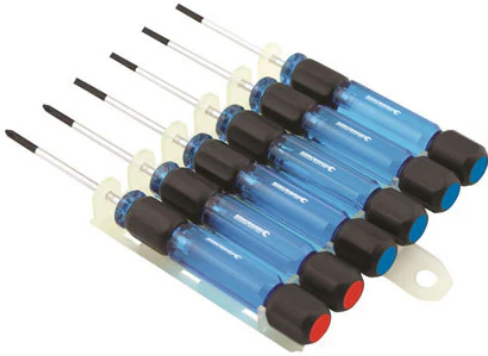

23 Exhibition Drive, Malaga Western Australia

Monday - Friday 7am-5pm + Sat 8am-4pm

Sales Centre for Sales, Advice + Orders

T +61 8 9209 7400

hello@beyondtools.com

6PCE PRECISION TORX SCREWDRIVER SET K5011 BY KINCROME

SKU	Option	Part #	Price
8712048		K5011	\$24.95

Model	
Type	Screwdriver
SKU	8712048
Part Number	K5011
Barcode	9312753990554
Brand	Kinchrome
Dimensions	
Product Length	205 mm
Product Width	120 mm
Product Height	25 mm
Product Weight (Net Weight)	0.1 kg
Packaging + Shipping	
Shipping Weight (Gross)	0.1 kg

6Pce Precision TORX Screwdriver Set K5011 by Kinchrome

Description:-

- Manufactured from Chrome Vanadium Steel, with an acetate handle
- Precision TORX ®* Screwdrivers: T5, T6, T7, T8, T9, T10

Technical Specifications:-