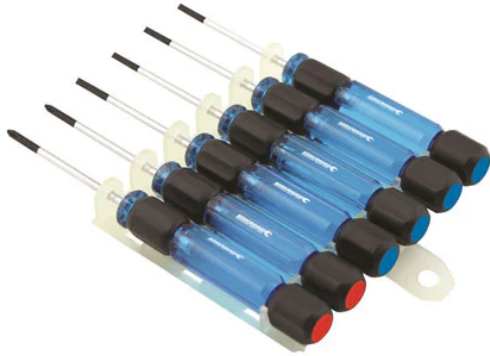

23 Exhibition Drive, Malaga Western Australia

Monday - Friday 7am-5pm + Sat 8am-4pm

Sales Centre for Sales, Advice + Orders

T +61 8 9209 7400

hello@beyondtools.com

6PCE PRECISION TORX SCREWDRIVER SET K5011 BY KINCROME

SKU	Option	Part #	Price
8712048		K5011	\$24.95

Model	
Type	Screwdriver
SKU	8712048
Part Number	K5011
Barcode	9312753990554
Brand	Kinchrome
Dimensions	
Product Length	205 mm
Product Width	120 mm
Product Height	25 mm
Product Weight (Net Weight)	0.1 kg
Packaging + Shipping	
Shipping Weight (Gross)	0.1 kg

6Pce Precision TORX Screwdriver Set K5011 by Kinchrome

Description:-

- Manufactured from Chrome Vanadium Steel, with an acetate handle
- Precision TORX ®* Screwdrivers: T5, T6, T7, T8, T9, T10

Technical Specifications:-