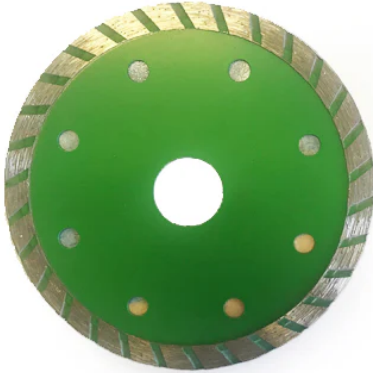

## 105MM (4") DIY TURBO DIAMOND BLADE TDW10510 BY SONTAX

SKU	Option	Part #	Price
8711903		TDW10510	\$5.95

Model	
Type	Diamond Saw Blade
SKU	8711903
Part Number	TDW10510
Barcode	9315848408354
Brand	Sontax
Packaging + Shipping	
Shipping Weight (Gross)	0.0 kg

### Pack Includes:-

- 1 x 105mm Turbocut Diamond Blades
- Suit Max 12,000RPM
- 20 Bore (16mm with reducer - included)
- Suit DIY use