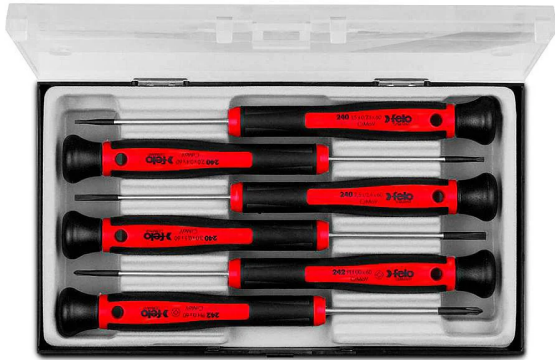

## SCREWDRIVER SET, 6PCE PRECISION, SLOTTED/PHILLIPS - 24096156 BY FELO

SKU	Option	Part #	Price
8711012		24096156	\$59.95

Model	
Type	Hand Tools
SKU	8711012
Part Number	24096156
Barcode	4007157318442
Brand	Felo
Features	
Standard Inclusions	Contains: 60mm sizes 1.5/2.0/2.5/3.0mm/PH00/PH0
Packaging + Shipping	
Shipping Weight (Gross)	0.0 kg

Ergonomically refined full length polypropelne handle core for strenght and durability

Free rotating end cap for ease of use and reduced friction

Added comfort with a two component handle with anti roll ridges

High quality chrome-molybdenum-vanadium blades

Matt chrome plated blades with black tips for a precise fit

Handle hole for easy storage or inserting a lever

Superior hardness which exceeds DIN and ISO requirements by up to 100%