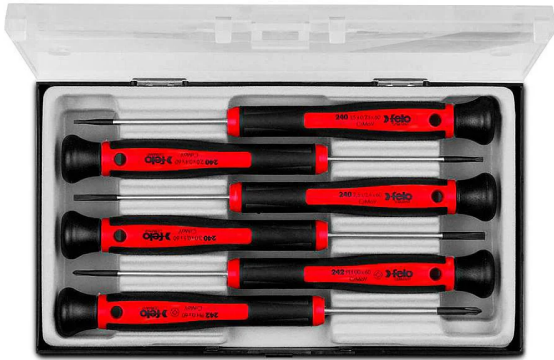

## SCREWDRIVER SET, 6PCE PRECISION, SLOTTED/PHILLIPS - 24096156 BY FELO

SKU	Option	Part #	Price
8711012		24096156	\$59.95

Model	
Type	Hand Tools
SKU	8711012
Part Number	24096156
Barcode	4007157318442
Brand	Felo
Features	
Standard Inclusions	Contains: 60mm sizes 1.5/2.0/2.5/3.0mm/PH00/PH0
Packaging + Shipping	
Shipping Weight (Gross)	0.0 kg

Ergonomically refined full length polypropelne handle core for strenght and durability

Free rotating end cap for ease of use and reduced friction

Added comfort with a two component handle with anti roll ridges

High quality chrome-molybdenum-vanadium blades

Matt chrome plated blades with black tips for a precise fit

Handle hole for easy storage or inserting a lever

Superior hardness which exceeds DIN and ISO requirements by up to 100%